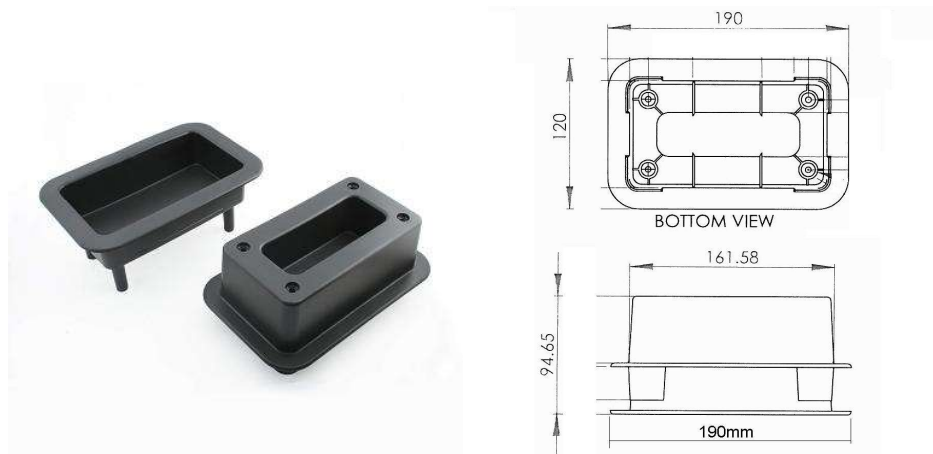

## 6441 Handle/footplate

Images :

Description :

Handle/footplate  
 plastic, black, incl. screws  
 panel 38-50mm

- Full package quantity : 42
- Weight/unit : 0,39 kg
- Material : Plastic PE
- Application : Panel 35 - 50mm
- Function : Stylish footplate for industrial doors. Proven quality. Incl screws.
- Dimensions (width, height, thickness) : 190 x120 mm
- Units : piece (1)
- Usage : Industrial
- Availability : FFEU
- Price : 4.53 euro
- Related : 642BL - Handle/footplate