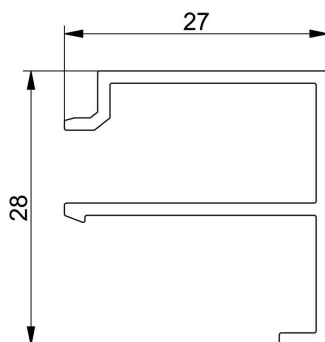

## ALE6000 Glass lath

Images :

Description :

Glass lath  
 aluminium glass sections  
 Alu wide L=6000mm

- Full package quantity : 25
- Weight/unit : 1,8 kg
- Material : Aluminium
- Marking : FF
- Length : 6000mm
- Function : After assembly the glass laths are closely aligned with the interior of the aluminium-glass section. This version is suitable for single glazing
- Dimensions (width, height, thickness) : 27 x 28 mm
- Units : piece (1)
- Usage : Industrial, Residential
- Availability : FFEU
- Price : 15.44 euro
- Related : APE6000 - Glass lath