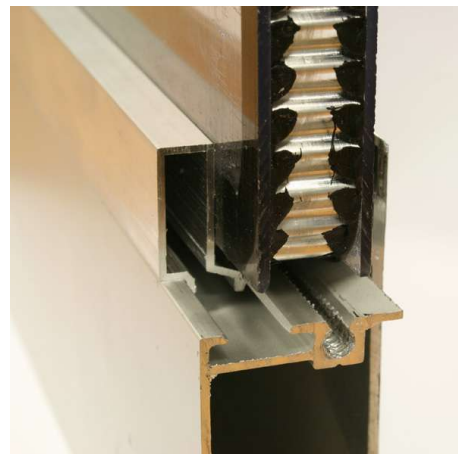

## ALD6000 Glass lath

Images :

Description :

New!  
Glass lath  
aluminium glass sections  
ALU, narrow L = 6000mm

- Full package quantity : 25
- Weight/unit : 1,4 kg
- Material : Aluminium
- Marking : FF
- Length : 6000mm
- Function : After assembly the glass laths are closely aligned with the interior of the aluminium-glass section. This version is suitable for double-glazing (21 mm)
- Dimensions (width, height, thickness) : 27 x 16 mm
- Units : piece (1)
- Usage : Industrial, Residential
- Availability : FFEU
- Price : 12.25 euro
- Related : APD6000 - Glass lath