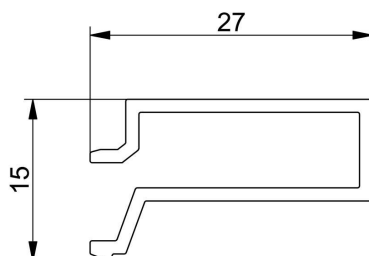

## ALD6000 Glass lath

Images :

Description :

New!  
Glass lath  
aluminium glass sections  
ALU, narrow L = 6000mm

- Full package quantity : 25
- Weight/unit : 1,4 kg
- Material : Aluminium
- Marking : FF
- Length : 6000mm
- Function : After assembly the glass laths are closely aligned with the interior of the aluminium-glass section. This version is suitable for double-glazing (21 mm)
- Dimensions (width, height, thickness) : 27 x 16 mm
- Units : piece (1)
- Usage : Industrial, Residential
- Availability : FFEU
- Price : 12.25 euro
- Related : APD6000 - Glass lath