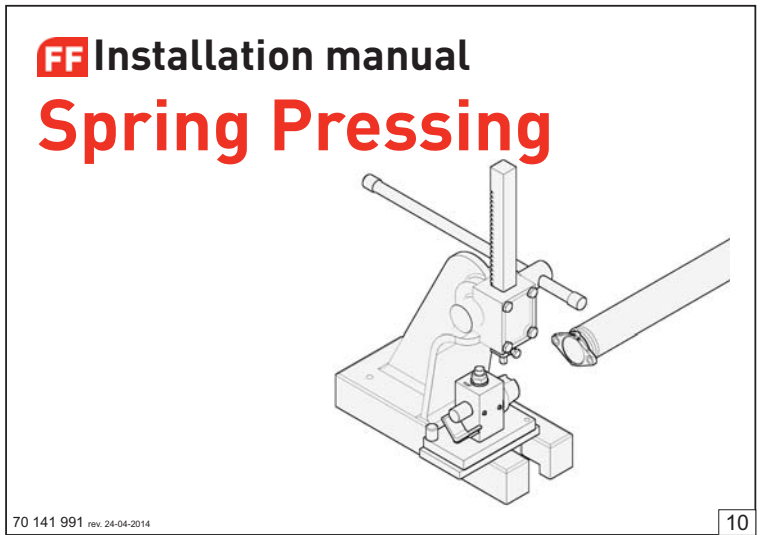

70 141 991 rev. 24-04-2014

7

70 141 991 rev. 24-04-2014

8

9

FF Installation manual

Spring Pressing

10