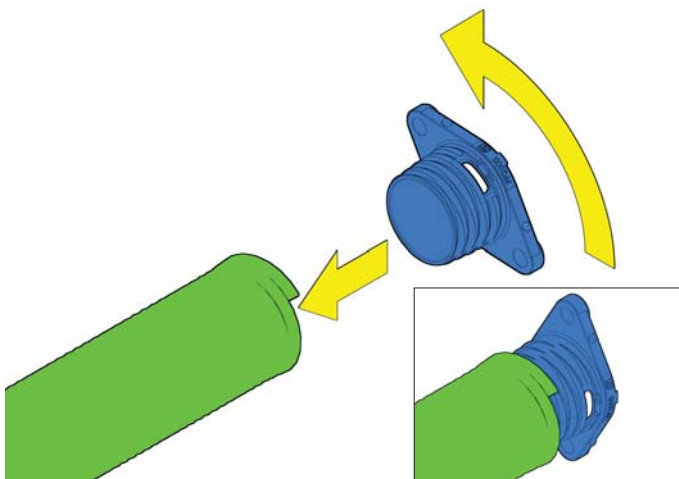

70 141 991 rev. 24-04-2014

7