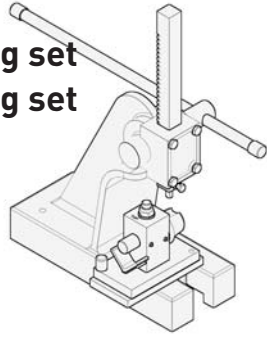

TBM200 - TBM263

- TBM200 for FF200 plug set
- TBM263 for FF263 plug set

70 141 991 rev. 24-04-2014

1

Spring Assembly

70 141 991 rev. 24-04-2014

2

Spring wire	FF200 plug set	FF263 plug set
Ø 4,5	✓	✗
Ø 5,0	✓	✗
Ø 5,5	✓	✗
Ø 6,0	✓	✓
Ø 6,5	✗	✓
Ø 7,0	✗	✓