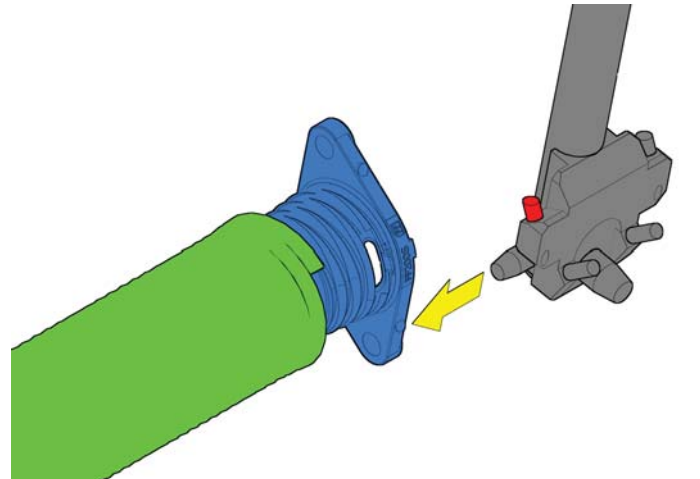

70 141 991 rev. 24-04-2014

8